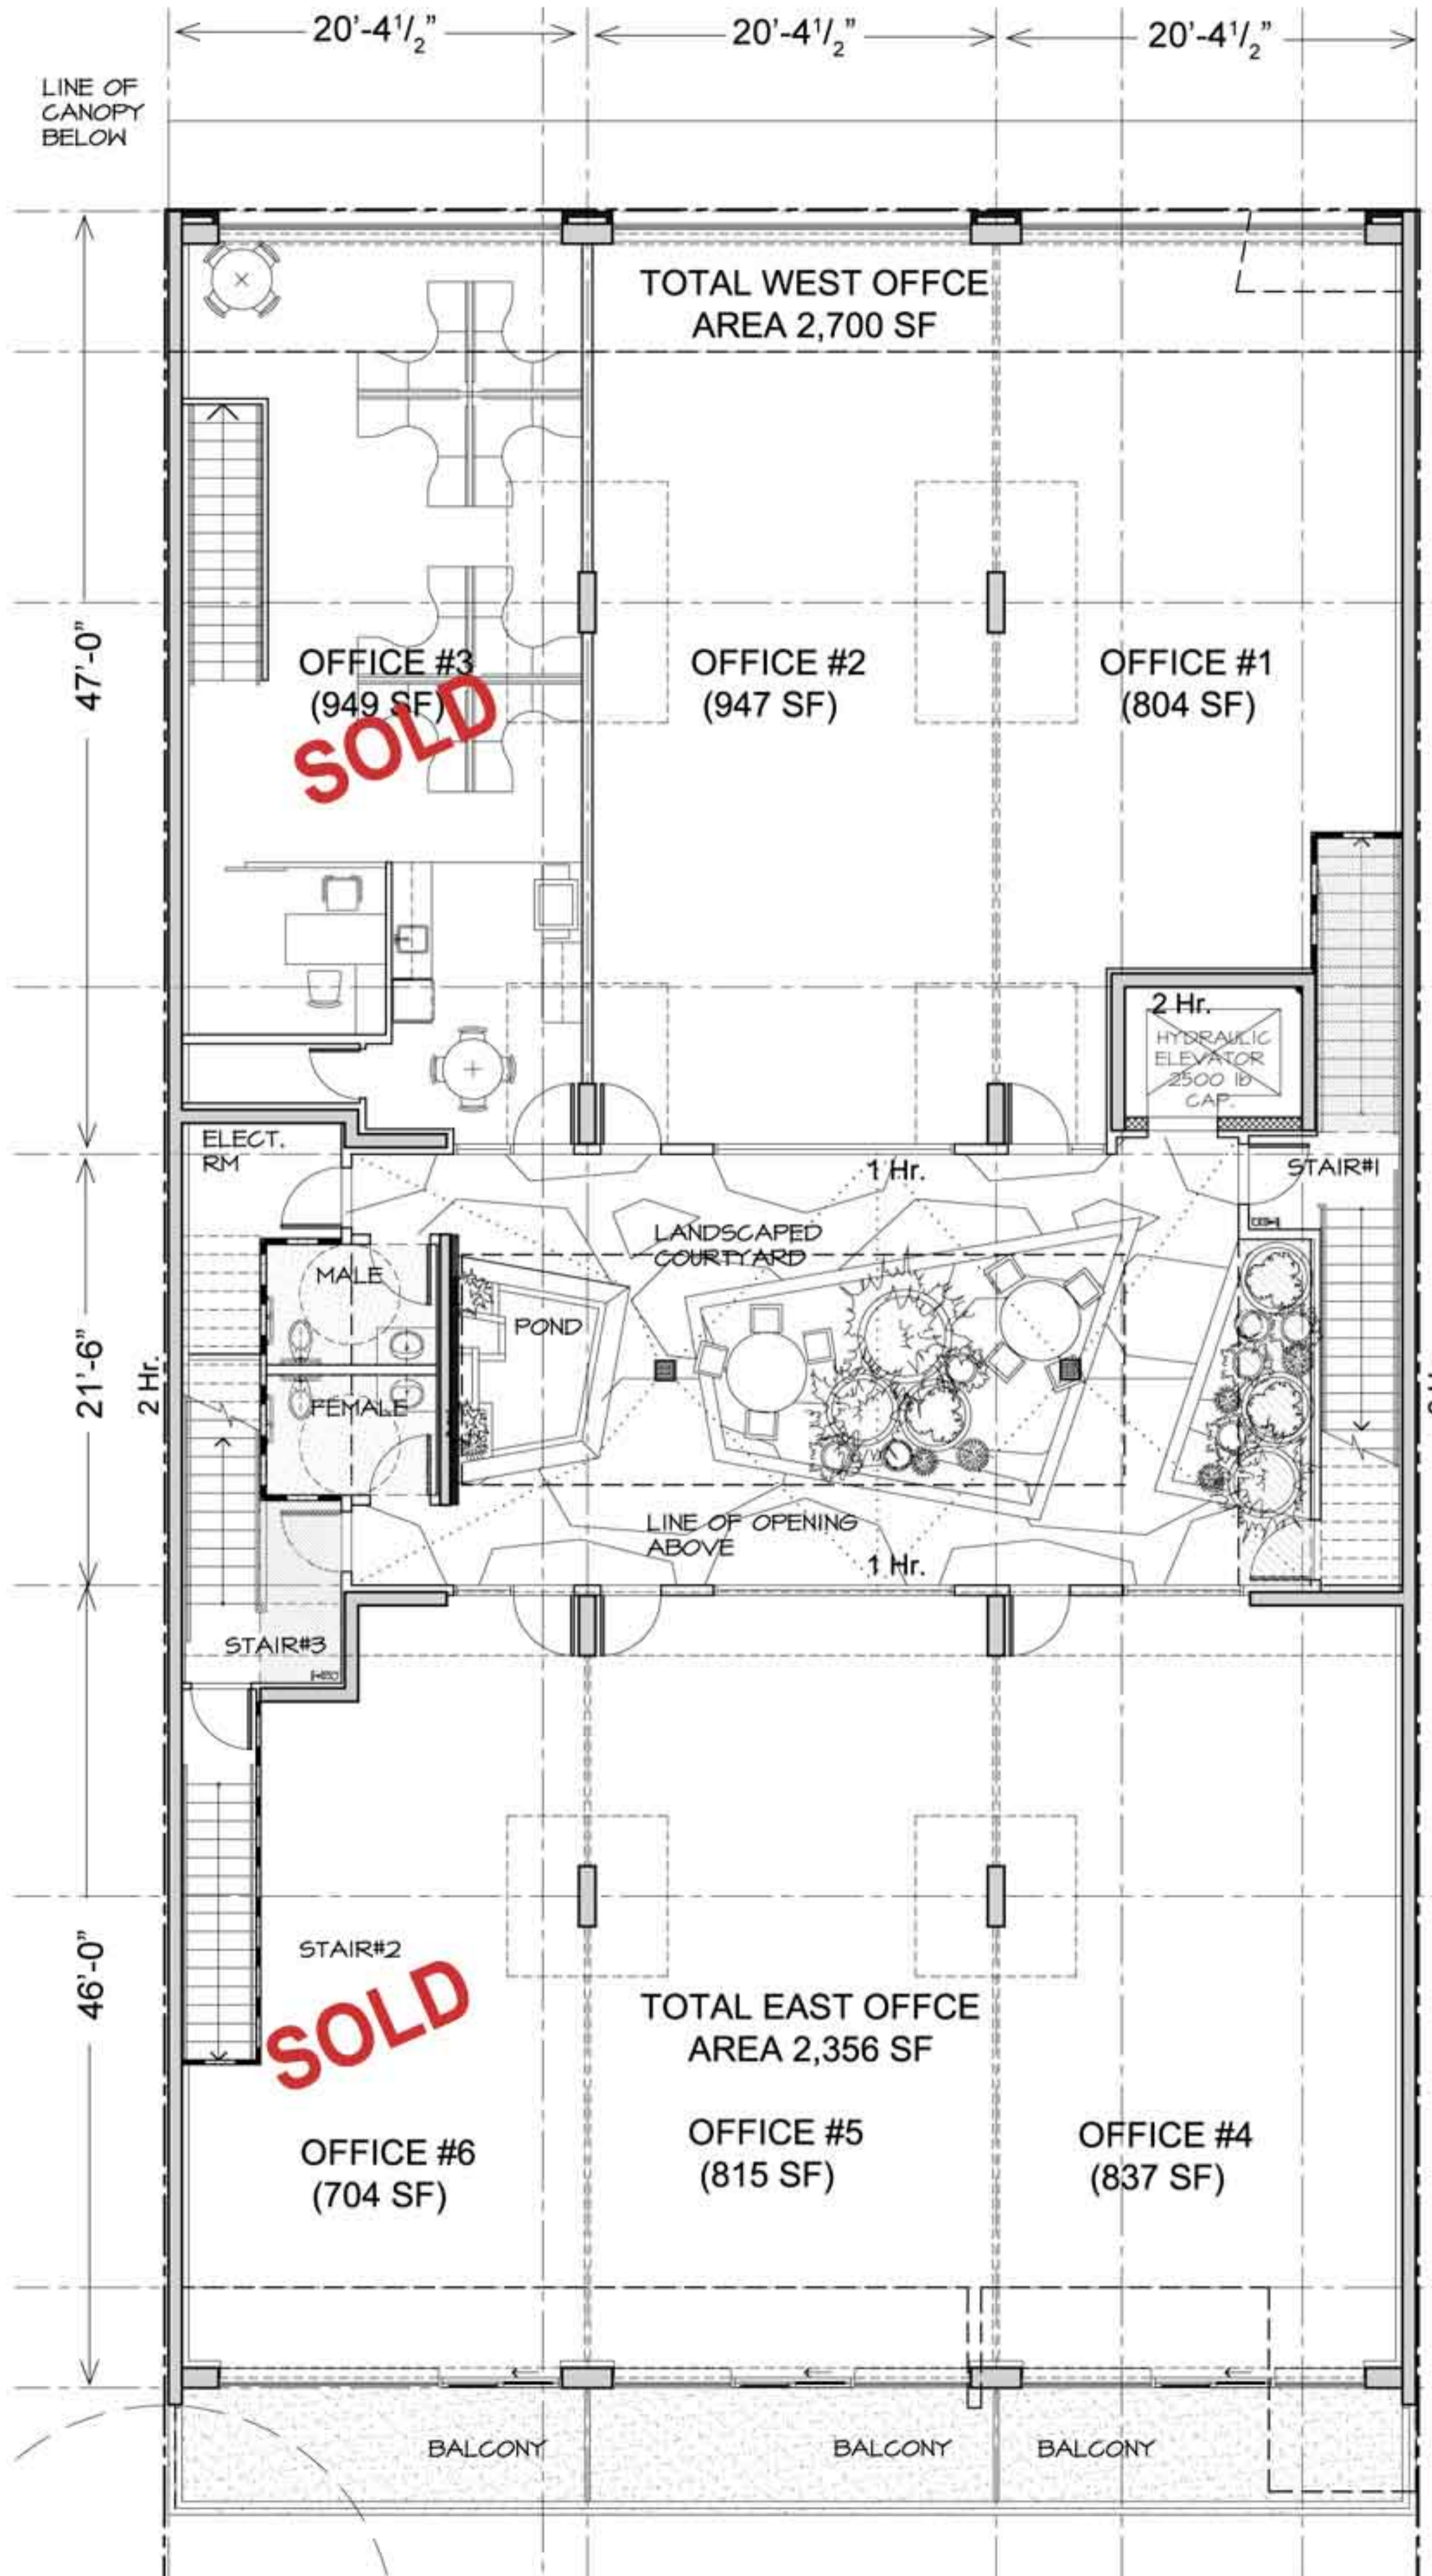

Cleveland Avenue

# 2nd Level OFFICES

6 Office Units with sizes ranging from 700 to 950 sq ft

This is the Courtyard Level

Loggers Lane