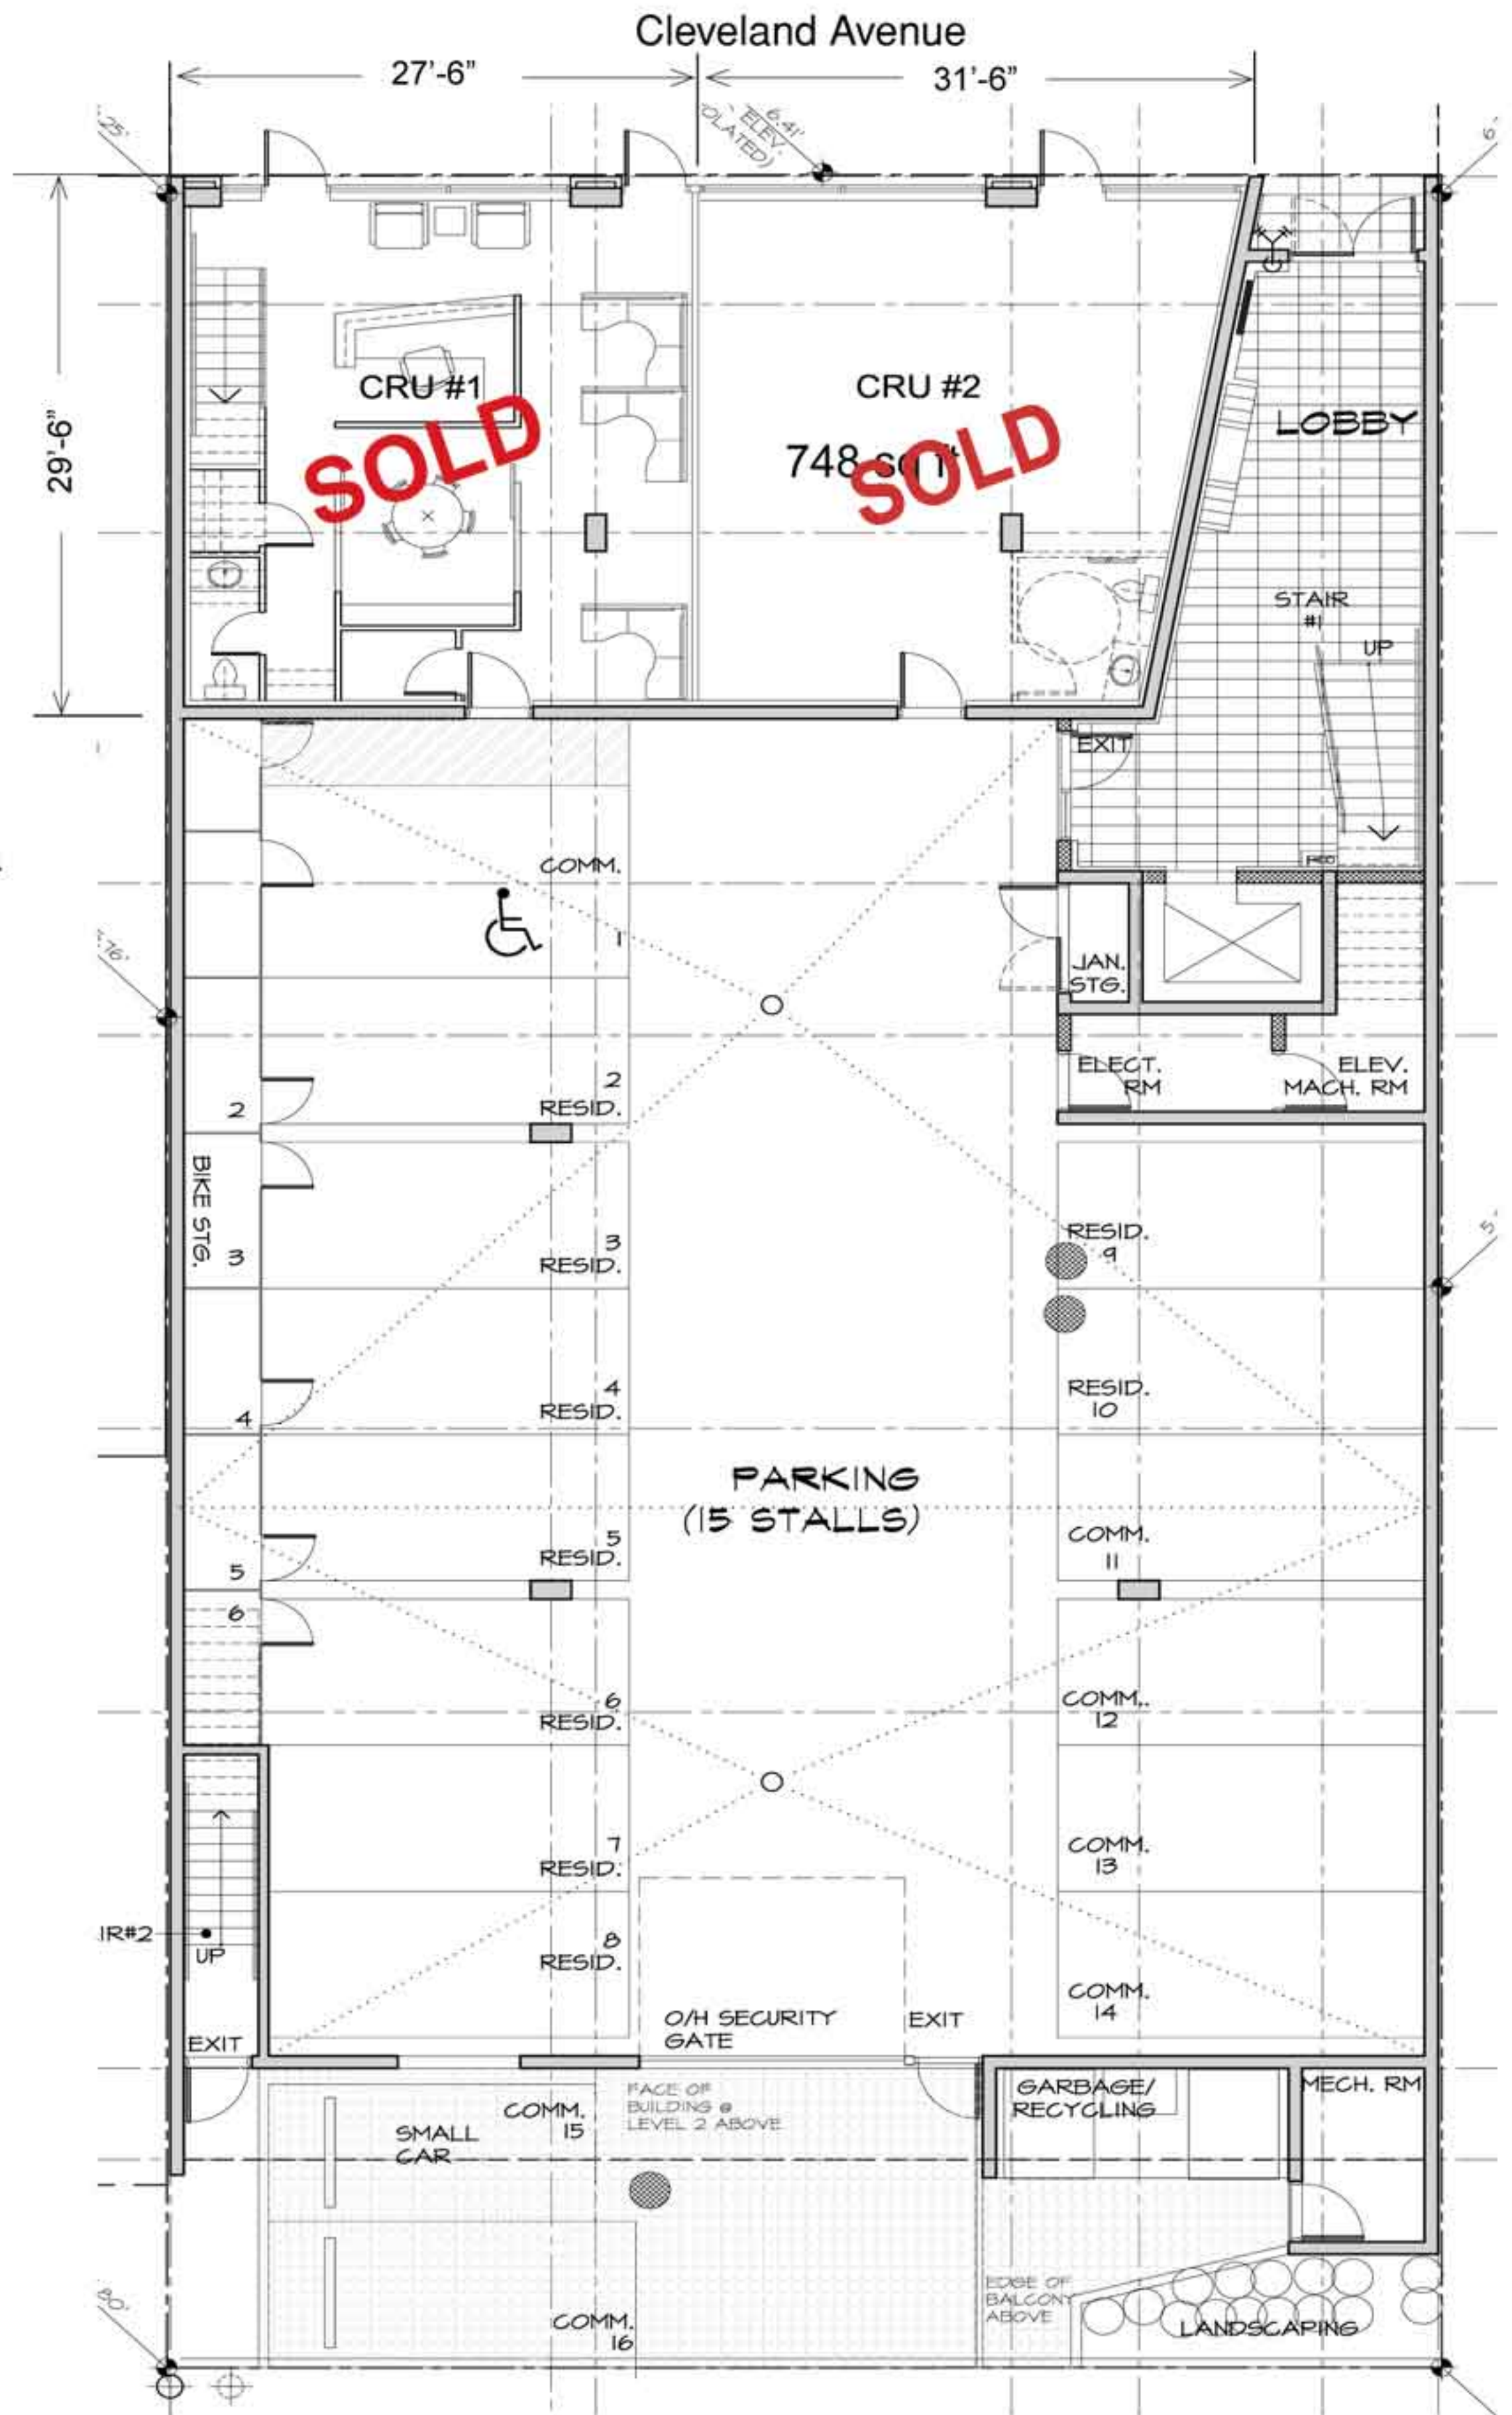

# Floor Level RETAIL

1485 sq ft  
Total Commercial Area

16 Parking Stalls

Note:  
Dimensions provided on all  
floorplans will be verified.

Loggers Lane