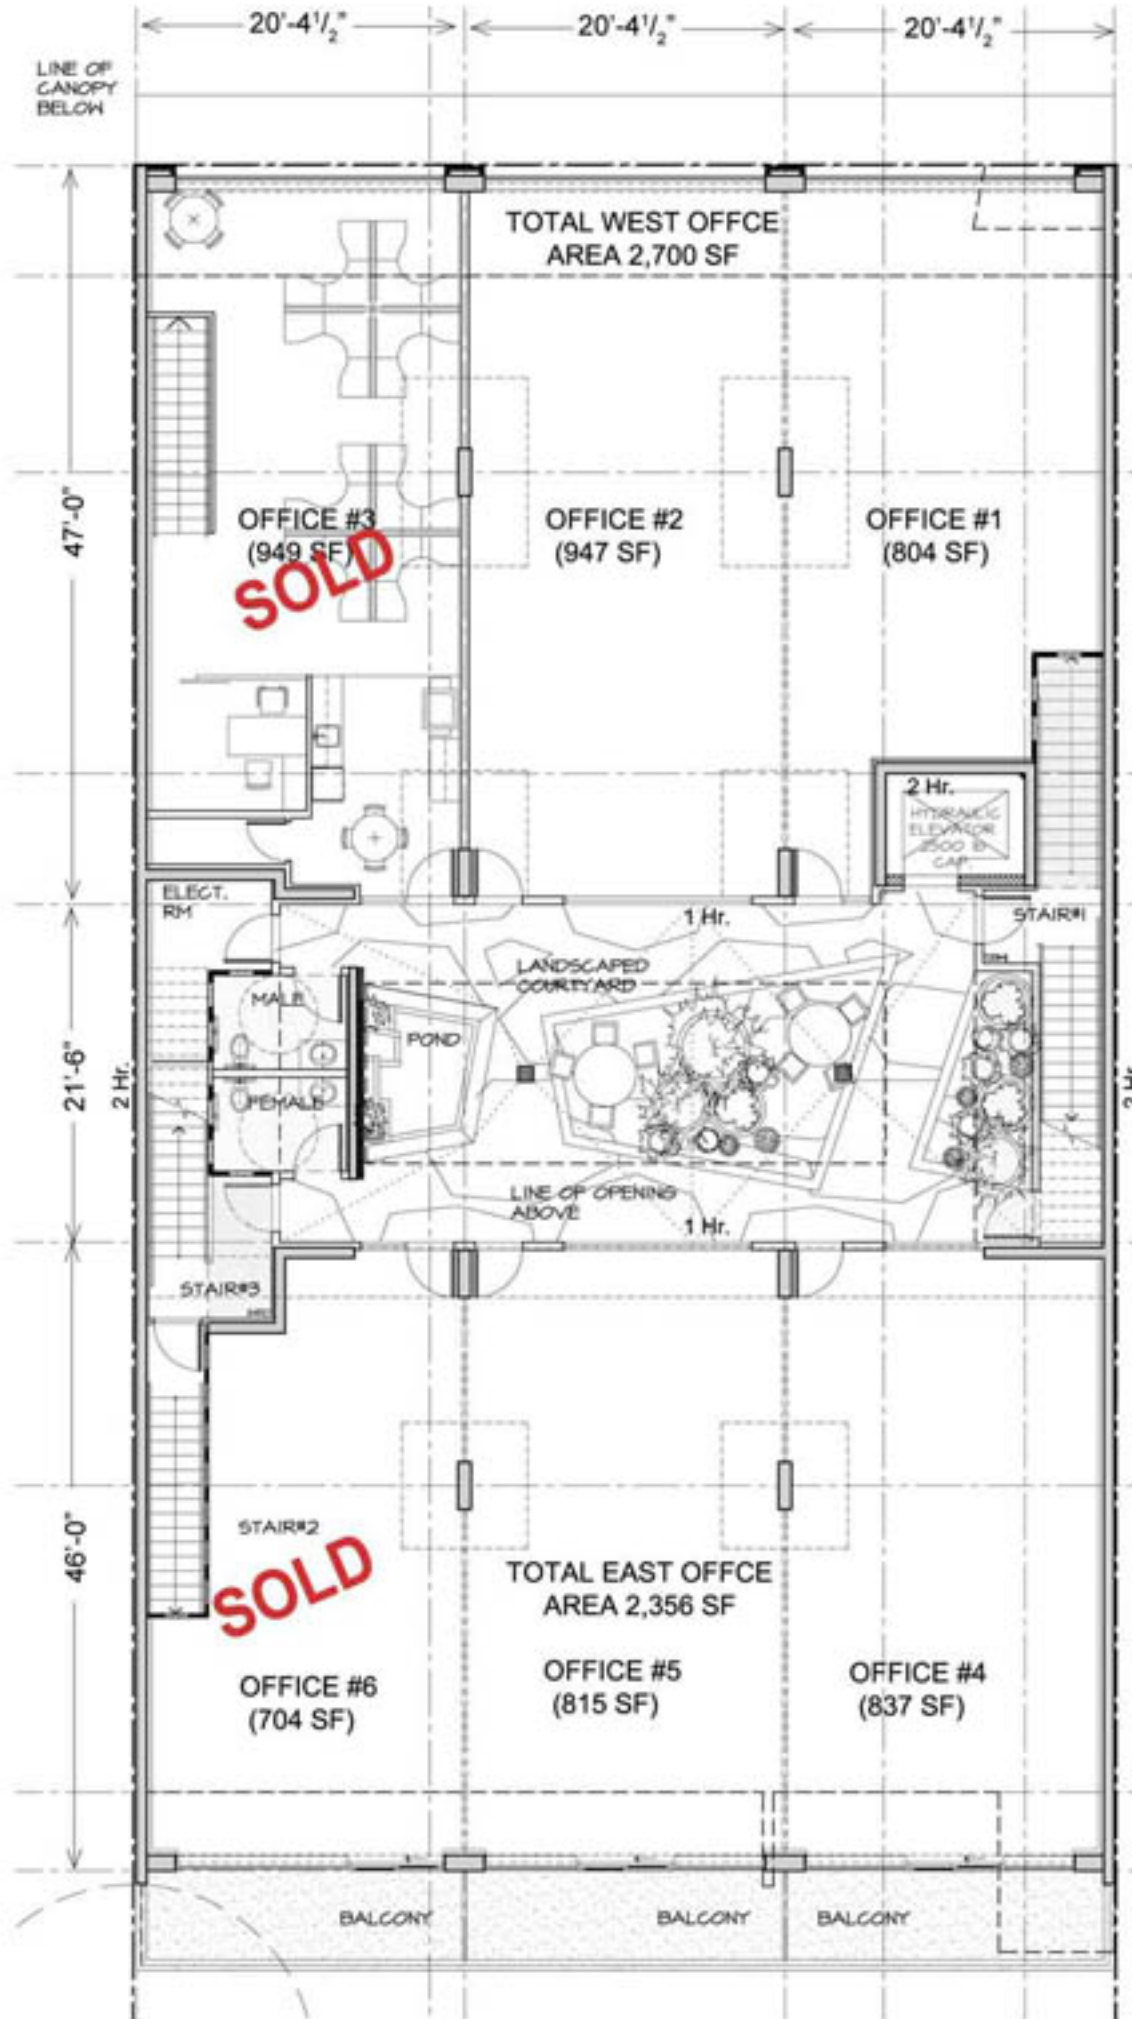

Cleveland Avenue

2nd Level OFFICES

6 Office Units with sizes ranging from 700 to 950 sq ft

This is the Courtyard Level

Loggers Lane