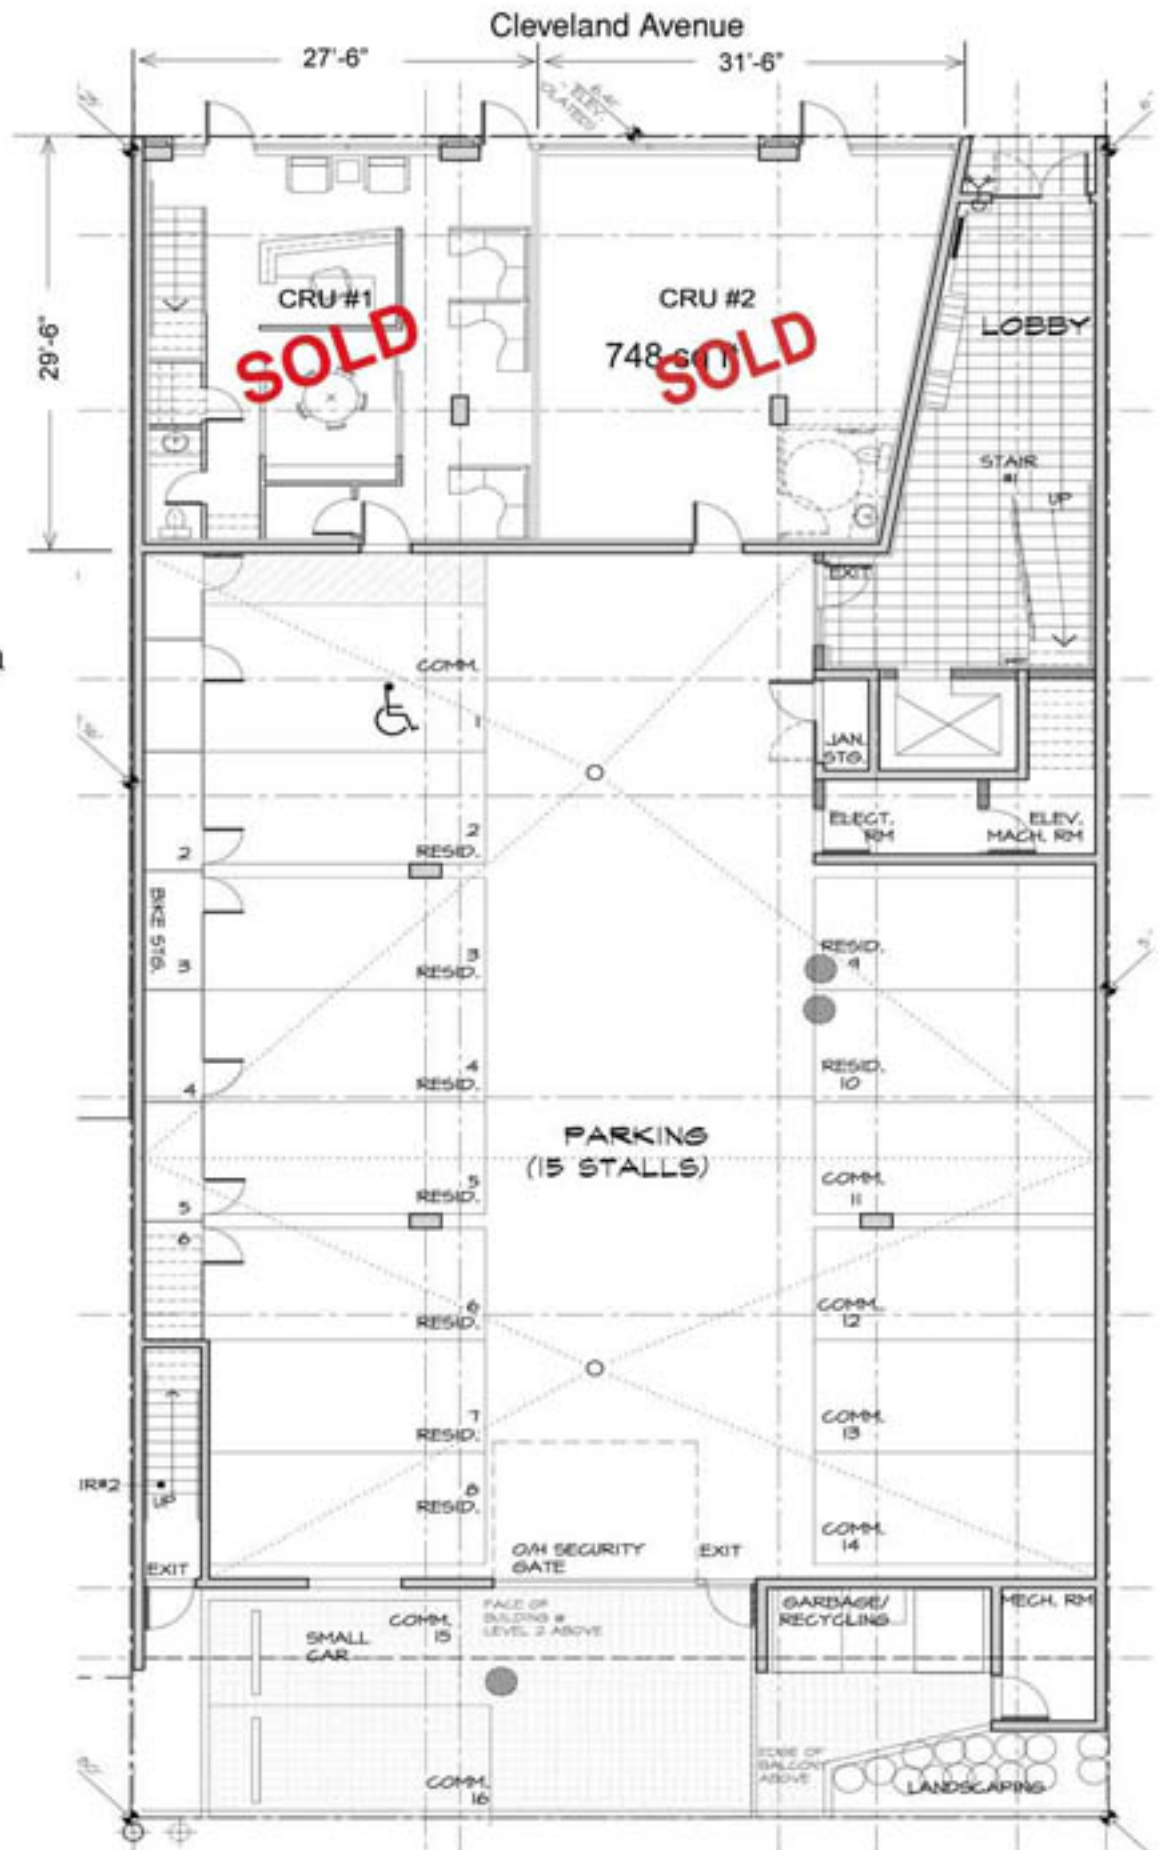

Floor Level RETAIL

1485 sq ft
Total Commercial Area

16 Parking Stalls

Note:
Dimensions provided on all
floorplans will be verified.